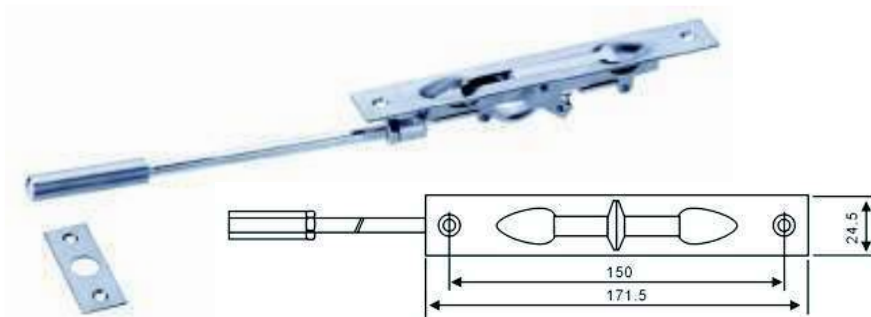

Flush Bolts & Socket

Flush Bolt for Wooden Doors

Product Code : VF-IRWD-I1-FBWD8

Material : Stainless Steel

Finish : Satin Stainless Steel

Dimension : 200mm x 19mm

Features : Thickening –Shaped Plug
Concealed, Elegant.

Flush Bolt for Steel Doors

Product Code : VF-SSSD-G2-FBSS8

Material : Stainless Steel

Finish : Satin Stainless Steel

Dimension : 200mm Rod

Features : Thickening –Shaped Plug
Concealed, Elegant.

Dust Excluding Socket

Product Code : VE-DESC-G2-DES39

Material : Stainless Steel

Finish : Satin Stainless Steel

Features : Prim, Colour never changes