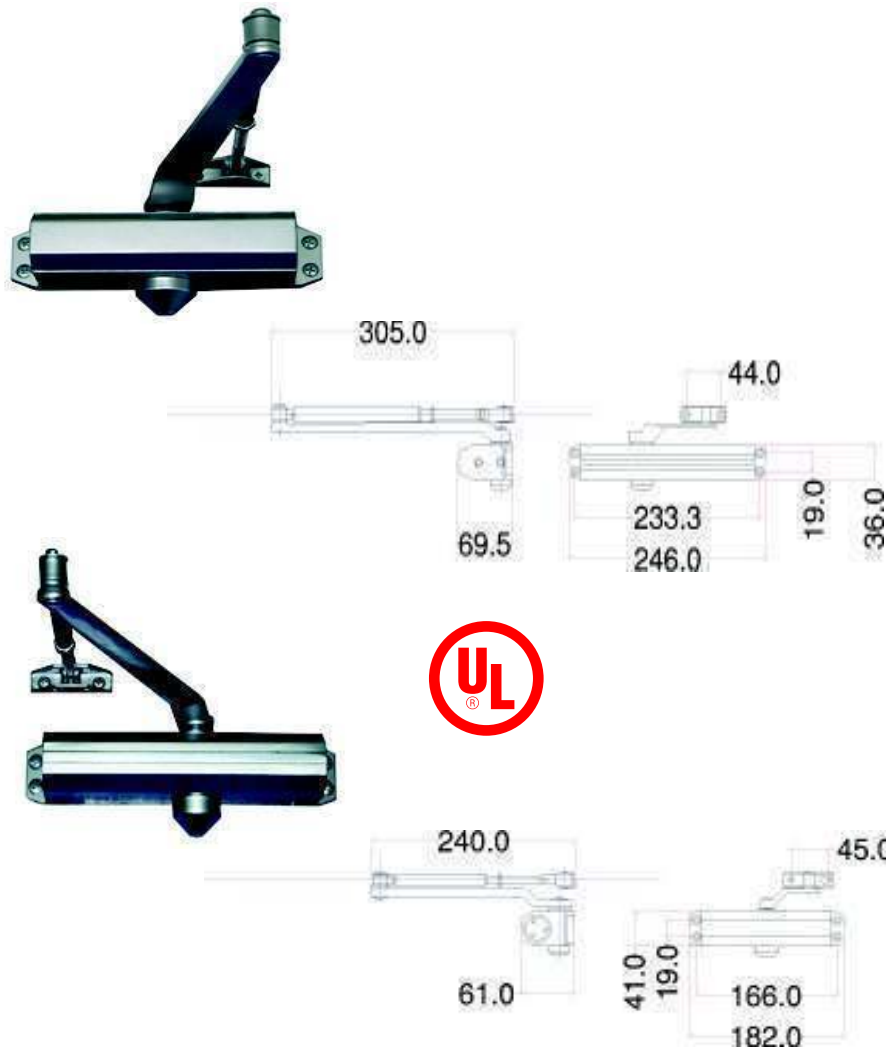

Door Closers

Over Head Door Closer (Normal)

Product Code : VD-DCLW-A1-F8500

Max.Door Width : 1100mm

Door Weight : 25-85kg

Max/Op. Angle : 180 Deg

Finish : Aluminium (Silver)

Spring Power : 2/3/4

Body : Cast Aluminium alloy Body

Features : Applies to Light & Medium Duty Doors

Certification : UL Listed

Over Head Door Closer-Medium

Product Code : VD-DCLW-A1-F8900

Max.Door Width : 950-1400mm

Door Weight : 15-150kg

Max/Op. Angle : 180 Deg

Finish : Aluminium (Silver)

Spring Power : 1-6

Body : Cast Aluminium alloy Body

Features : Applies to Light & Medium Duty Doors
Different models available

Certification : UL Listed