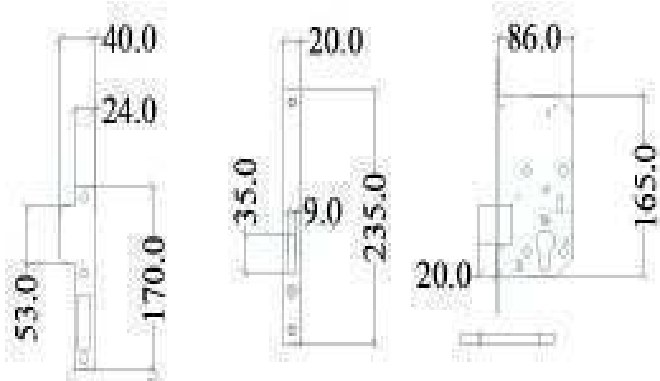

Locks

MORTISE SASH LOCK

Product Code : VM-SSML-G2-MSL55

Follower : 8*8mm

Distance : 72mm

Backset : 55mm

Forend : Type –Square,Thickness-3mm
Width-24mm

Material : SS304

Finish : Satin Stainless Steel

Certification : CE certified

MORTISE DEAD LOCK

Product Code : VM-SSDL-G2-MDL55

Follower : 8*8mm

Distance : 72mm

Backset : 55mm

Forend : Type –Square,Thickness-3mm
Width-24mm

Material : SS304

Finish : Satin Stainless Steel