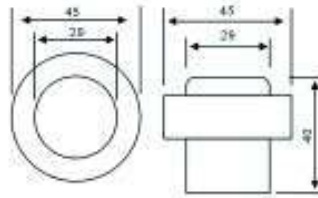

Door Stoppers

Floor Dust Stopper-Hemisphere

Product Code : VS-DSHH-G2-DSH44

Material : Stainless Steel

Finish : Satin Stainless Steel

Floor Dust Stopper-M02

Product Code : VS-DSHH-G2-DSHM2

Material : Stainless Steel

Finish : Satin Stainless Steel

Floor Dust Stopper-M03/M03A

Product Code : VS-DSHH-G2-DSHM3

Material : Stainless Steel

Finish : Satin Stainless Steel