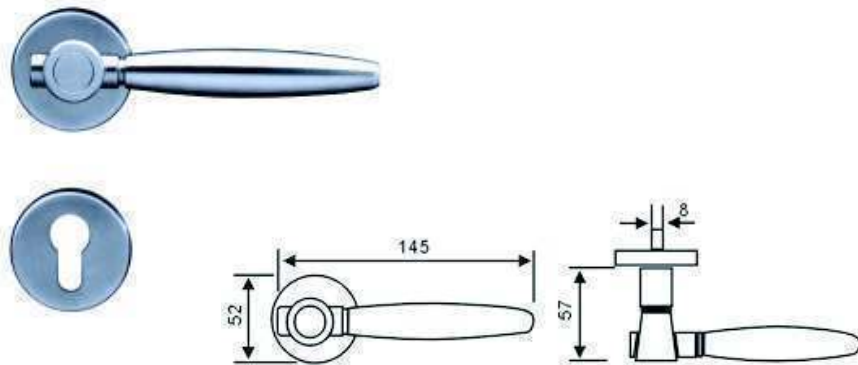

Lever Handles

Solid Lever Handle-M01

Product Code : VL-SSLH-G2-SLHM1

Material : Stainless Steel

Finish : Satin Stainless Steel

Suitability : with Door thickness 35-50mm
Both steel & wooden doors.

Solid Lever Handle-M02

Product Code : VL-SSLH-G2-SLHM2

Material : Stainless Steel

Finish : Satin Stainless Steel

Suitability : with Door thickness 35-50mm
Both steel & wooden doors.