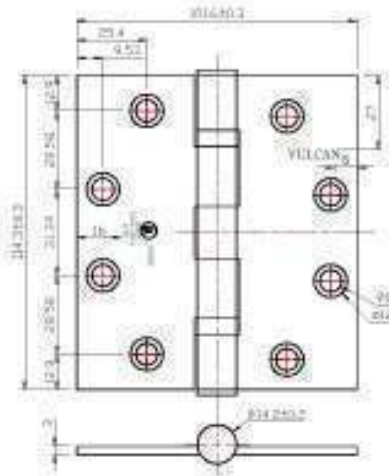

## STAINLESS STEEL 2BB HINGE

**Product Code :** VH-SSBH-G2-BB102

**Size :** 102mm (H) x 76mm (W) x 3mm (T)

**Grade :** 304 Grade

**Finishes :** Satin Stainless Steel

**Details :** SUS 304 Satin Finish Leaf, Fittings including flat tip Pin screws & bearings With M5 Screws.