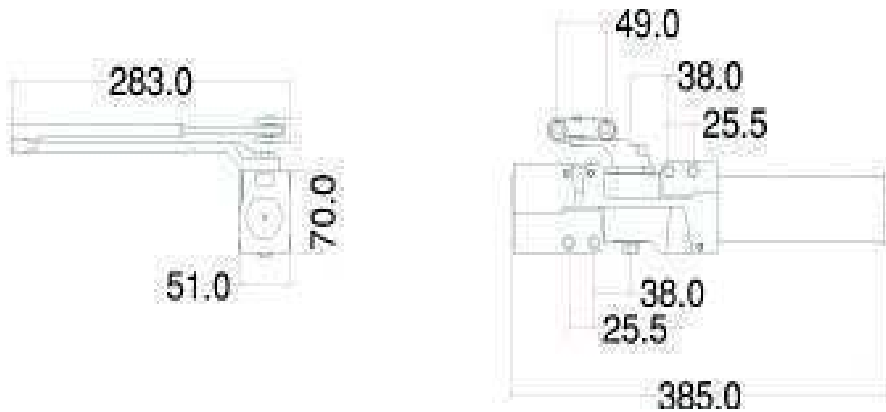

Door Closers

Over Head Door Closer-Heavy Duty	
Product Code : VD-DCHW-A1-F8400	
Max.Door Width	: 1400mm
Door Weight	: upto 150kg
Max.Op.Angle	: 180 deg
Finish	: Aluminium (Silver)
Spring Power	: 1-6
Body	: Cast Iron body & Forged Steel Arm With cover
Certification	: UL Listed,ANSI Grade 1 Certified
Features	: Applies to light /Medium/Heavy Doors