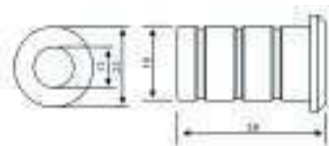

Flush Bolts & Socket

Flush Bolt for Wooden Doors

Product Code : VF-IRWD-I1-FBWD8

Material : Stainless Steel

Finish : Satin Stainless Steel

Dimension : 200mm x 19mm

Features : Thickening –Shaped Plug
Concealed, Elegant.

Flush Bolt for Steel Doors

Product Code : VF-SSSD-G2-FBSS8

Material : Stainless Steel

Finish : Satin Stainless Steel

Dimension : 200mm Rod

Features : Thickening –Shaped Plug
Concealed, Elegant.

Dust Excluding Socket

Product Code : VE-DESC-G2-DES39

Material : Stainless Steel

Finish : Satin Stainless Steel

Features : Prim, Colour never changes