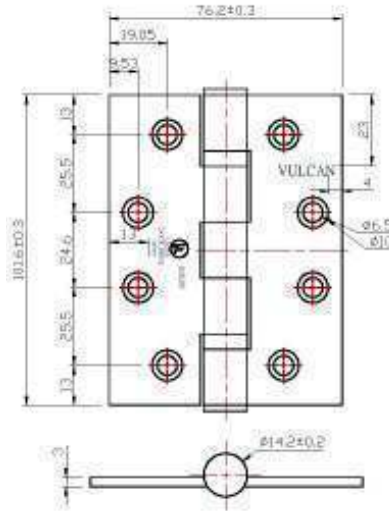

## STAINLESS STEEL 2BB HINGE

**Product Code :** VH-SSBH-G2-BB102

**Size :** 102mm (H) x 76mm (W) x 3mm (T)

**Grade :** 304 Grade

**Finishes :** Satin Stainless Steel

**Details :** SUS 304 Satin Finish Leaf, Fittings including flat tip Pin screws & bearings With M5 Screws.