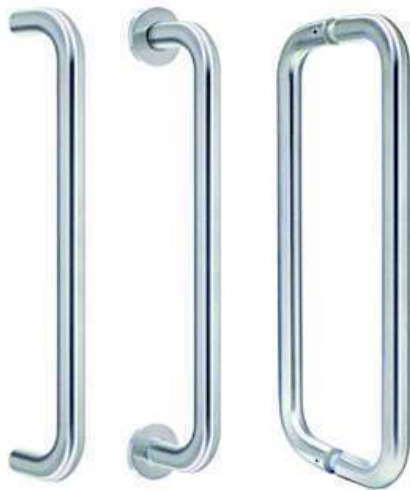

## Solid Lever Handle-M01

Product Code : VL-SSLH-G2-SLHM1

Material : Stainless Steel

Finish : Satin Stainless Steel

Suitability : with Door thickness 35-50mm  
Both steel & wooden doors.

## Solid Lever Handle-M02

Product Code : VL-SSLH-G2-SLHM2

Material : Stainless Steel

Finish : Satin Stainless Steel

Suitability : with Door thickness 35-50mm  
Both steel & wooden doors.

# Handles & Plate

## Pull Handles ( Hollow & Solid )

**Product Code :** VH-SSPH-G2-SSHP1

**Material :** Stainless Steel

**Finish :** Satin Stainless Steel

**Size :** 200mm (H) x 19mm (D)

**Types :** On Concealed Rose  
Back to Back  
Bolt through fixed