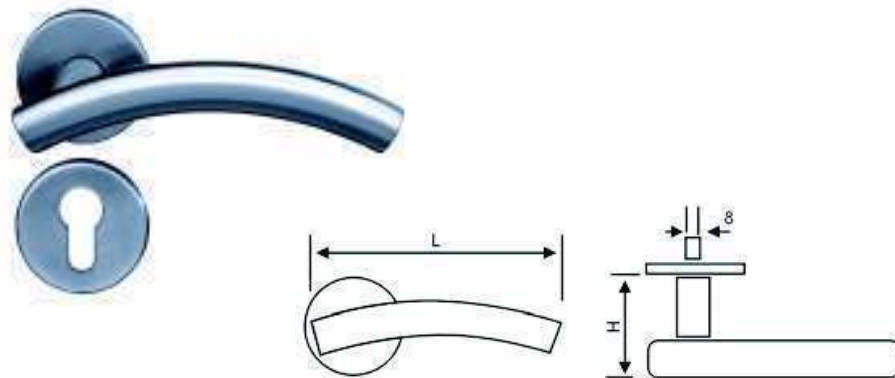

Lever Handles

Hollow Lever Handle-(C Type)

Product Code : VL-SSLH-G2-CLH19

Material : Stainless Steel

Finish : Satin Stainless Steel

Dimension : 19mm Dia,130mm (L),60mm (H)

Suitability : with Door thickness 35-50mm
For both Steel & Wooden Doors.

Hollow Lever Handle-(Arc Type)

Product Code : VL-SSLH-G2-ALH19

Material : Stainless Steel

Finish : Satin Stainless Steel

Dimension : 19mm Dia,130mm (L),60mm (H)

Suitability : with Door thickness 35-50mm
For both Steel & Wooden Doors.