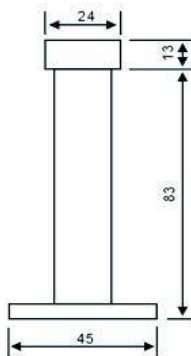

Door Stoppers

Floor Dust Stopper-Hemisphere

Product Code : VS-DSHH-G2-DSH44

Material : Stainless Steel

Finish : Satin Stainless Steel

Floor Dust Stopper-M02

Product Code : VS-DSHH-G2-DSHM2

Material : Stainless Steel

Finish : Satin Stainless Steel

Floor Dust Stopper-M03/M03A

Product Code : VS-DSHH-G2-DSHM3

Material : Stainless Steel

Finish : Satin Stainless Steel