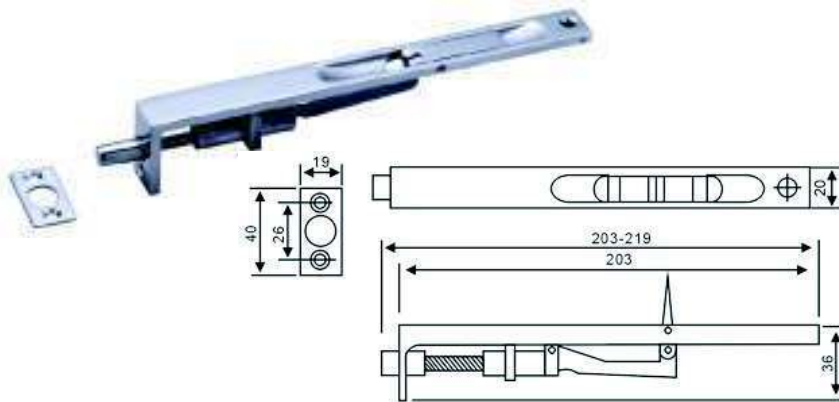

Flush Bolts & Socket

Flush Bolt for Wooden Doors

Product Code : VF-IRWD-I1-FBWD8

Material : Stainless Steel

Finish : Satin Stainless Steel

Dimension : 200mm x 19mm

Features : Thickening –Shaped Plug
Concealed, Elegant.

Flush Bolt for Steel Doors

Product Code : VF-SSSD-G2-FBSS8

Material : Stainless Steel

Finish : Satin Stainless Steel

Dimension : 200mm Rod

Features : Thickening –Shaped Plug
Concealed, Elegant.

Dust Excluding Socket

Product Code : VE-DESC-G2-DES39

Material : Stainless Steel

Finish : Satin Stainless Steel

Features : Prim, Colour never changes