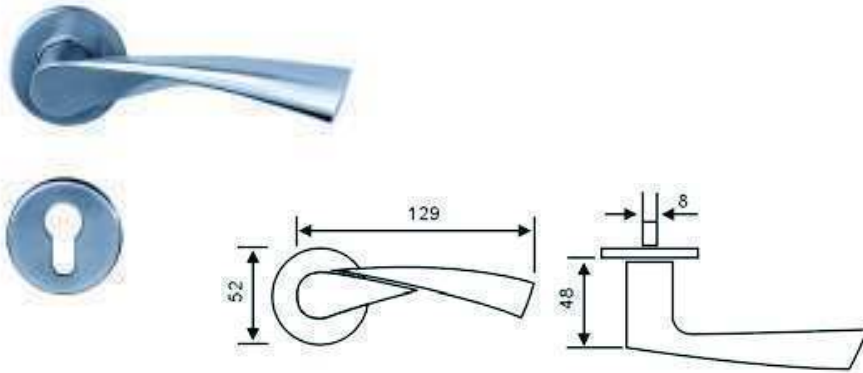

Lever Handles

Solid Lever Handle-M01

Product Code : VL-SSLH-G2-SLHM1

Material : Stainless Steel

Finish : Satin Stainless Steel

Suitability : with Door thickness 35-50mm
Both steel & wooden doors.

Solid Lever Handle-M02

Product Code : VL-SSLH-G2-SLHM2

Material : Stainless Steel

Finish : Satin Stainless Steel

Suitability : with Door thickness 35-50mm
Both steel & wooden doors.