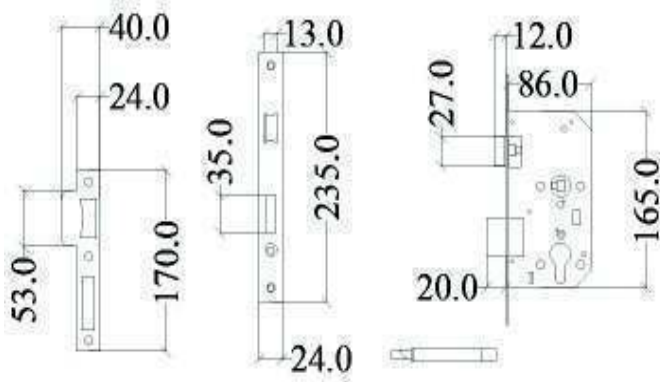

Locks

MORTISE SASH LOCK

Product Code : VM-SSML-G2-MSL55

Follower : 8*8mm

Distance : 72mm

Backset : 55mm

Forend : Type –Square,Thickness-3mm
Width-24mm

Material : SS304

Finish : Satin Stainless Steel

Certification : CE certified

MORTISE DEAD LOCK

Product Code : VM-SSDL-G2-MDL55

Follower : 8*8mm

Distance : 72mm

Backset : 55mm

Forend : Type –Square,Thickness-3mm
Width-24mm

Material : SS304

Finish : Satin Stainless Steel