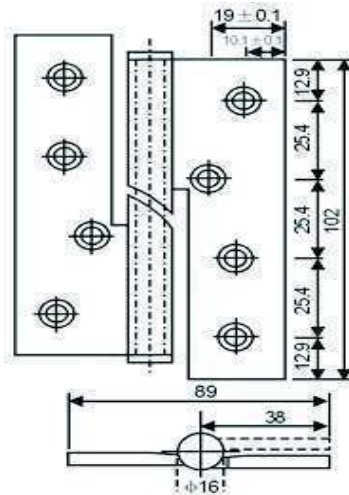

Hinges

STAINLESS STEEL RISING HINGE

Product Code : VH-SSRH-G2-RH102

Size : 102mm (H) x 76mm (W) x 3mm (T)

Grade : 304 Grade

Finishes : Satin Stainless Steel

STAINLESS STEEL FALLING HINGE

Product Code : VH-SSRH-G2-FH102

Size : 102mm (H) x 76mm (W) x 3mm (T)

Grade : 304 Grade

Finishes : Satin Stainless Steel