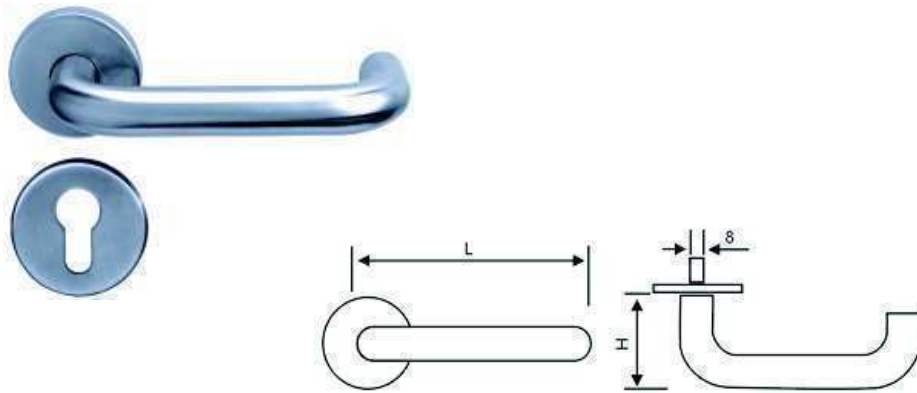

Lever Handles

Hollow Lever Handle-(C Type)

Product Code : VL-SSLH-G2-CLH19

Material : Stainless Steel

Finish : Satin Stainless Steel

Dimension : 19mm Dia,130mm (L),60mm (H)

Suitability : with Door thickness 35-50mm
For both Steel & Wooden Doors.

Hollow Lever Handle-(Arc Type)

Product Code : VL-SSLH-G2-ALH19

Material : Stainless Steel

Finish : Satin Stainless Steel

Dimension : 19mm Dia,130mm (L),60mm (H)

Suitability : with Door thickness 35-50mm
For both Steel & Wooden Doors.