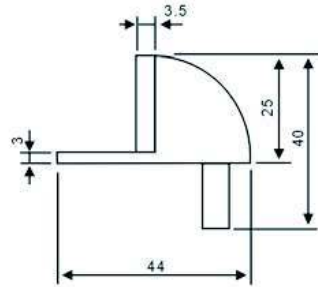

Door Stoppers

Floor Dust Stopper-Hemisphere

Product Code : VS-DSHH-G2-DSH44

Material : Stainless Steel

Finish : Satin Stainless Steel

Floor Dust Stopper-M02

Product Code : VS-DSHH-G2-DSHM2

Material : Stainless Steel

Finish : Satin Stainless Steel

Floor Dust Stopper-M03/M03A

Product Code : VS-DSHH-G2-DSHM3

Material : Stainless Steel

Finish : Satin Stainless Steel