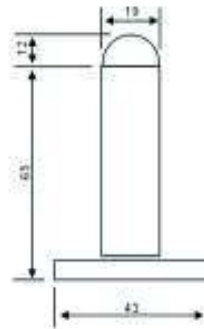

Door Stoppers

Floor Dust Stopper-Hemisphere

Product Code : VS-DSHH-G2-DSH44

Material : Stainless Steel

Finish : Satin Stainless Steel

Floor Dust Stopper-M02

Product Code : VS-DSHH-G2-DSHM2

Material : Stainless Steel

Finish : Satin Stainless Steel

Floor Dust Stopper-M03/M03A

Product Code : VS-DSHH-G2-DSHM3

Material : Stainless Steel

Finish : Satin Stainless Steel