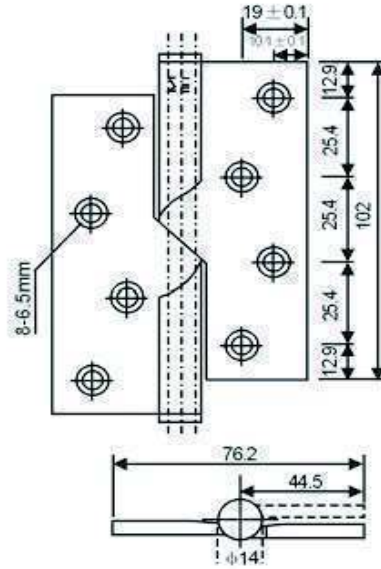

Hinges

STAINLESS STEEL RISING HINGE

Product Code : VH-SSRH-G2-RH102

Size : 102mm (H) x 76mm (W) x 3mm (T)

Grade : 304 Grade

Finishes : Satin Stainless Steel

STAINLESS STEEL FALLING HINGE

Product Code : VH-SSRH-G2-FH102

Size : 102mm (H) x 76mm (W) x 3mm (T)

Grade : 304 Grade

Finishes : Satin Stainless Steel